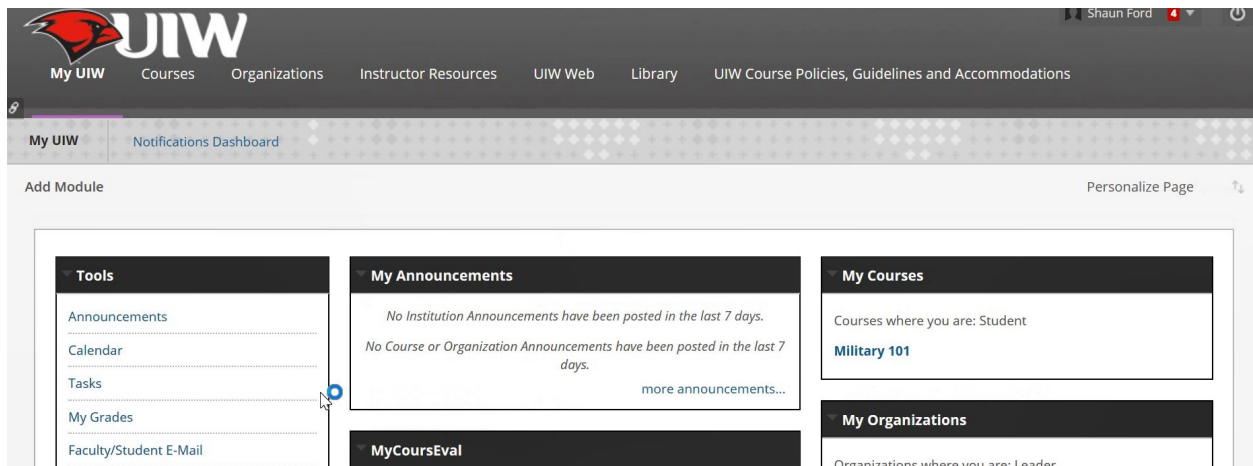

# Self-Enrolling in our SPS Student Tutoring Organization

**Step 1:** To access the organization site, you will first log on to the Cardinal Apps Portal (both Cardinal Apps and Blackboard are optimized for use in Google Chrome or Mozilla Firefox) and click on the **Blackboard learn** button as seen here. Although this appears as a **Quick Access** Menu for me, it may appear in the group below if you have only rarely accessed Blackboard before.

**Step 2:** Blackboard will open in another tab. Click on the **Organizations** tab on the horizontal menu.

**Step 3:** Click into the **Organization Search** box and type “SPS Student Tutoring.” Then click **Go**.

Organization Search

Student Tutoring

SPS Student Tutoring

Off-Campus Community

BannerWeb  
Student Info & Online Registration

KAPLAN  
Your one-stop destination for test prep, admissions and success in school and