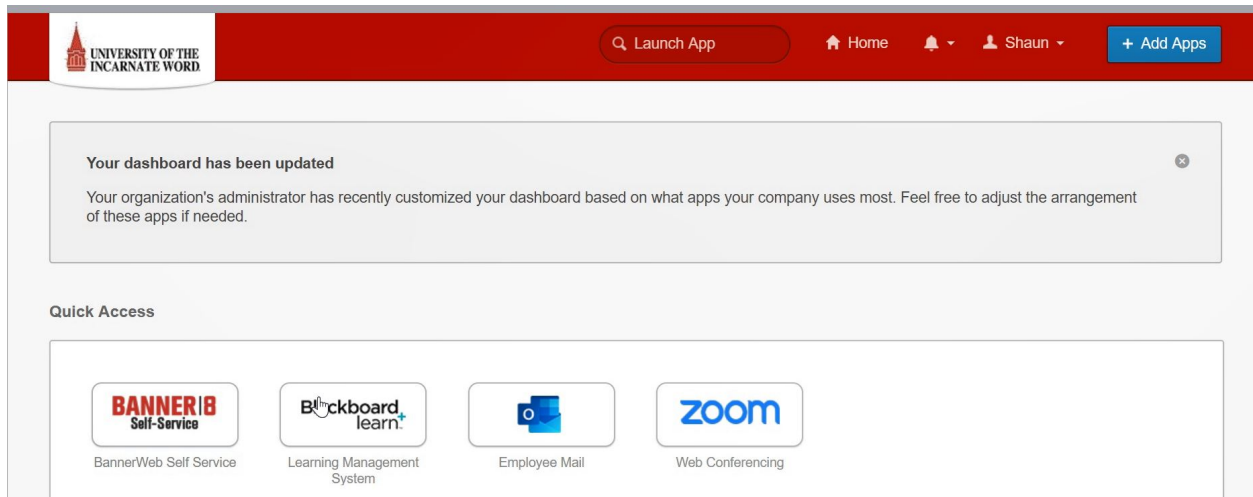

# Self-Enrolling in our SPS Student Tutoring Organization

**Step 1:** To access the organization site, you will first log on to the Cardinal Apps Portal (both Cardinal Apps and Blackboard are optimized for use in Google Chrome or Mozilla Firefox) and click on the **Blackboard learn** button as seen here. Although this appears as a **Quick Access** Menu for me, it may appear in the group below if you have only rarely accessed Blackboard before.

**Step 2:** Blackboard will open in another tab. Click on the **Organizations** tab on the horizontal menu.

**Step 3:** Click into the **Organization Search** box and type “SPS Student Tutoring.” Then click **Go**.